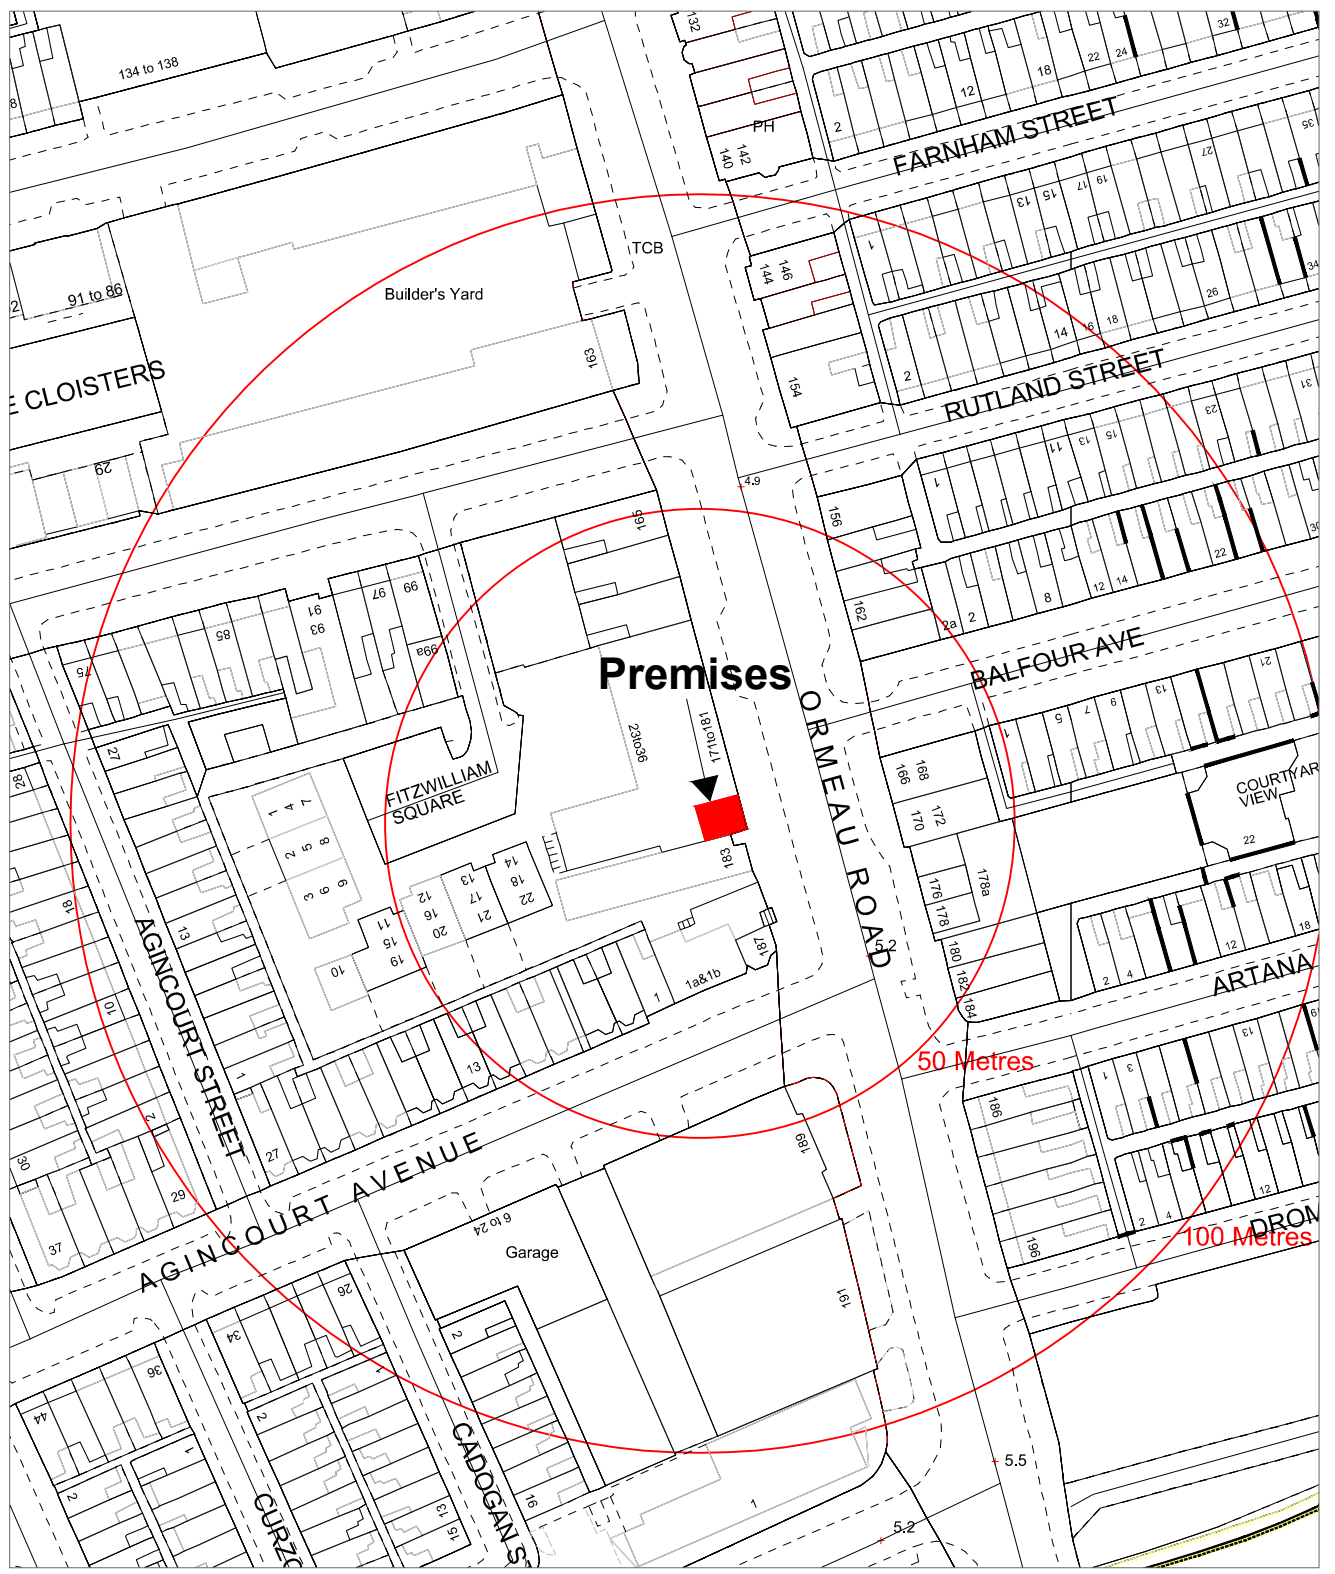

Building Control Service

DRAWN BY MT
DATE 26/01/2016

Roll The Dice
181 Ormeau Road

SCALE 1:1250